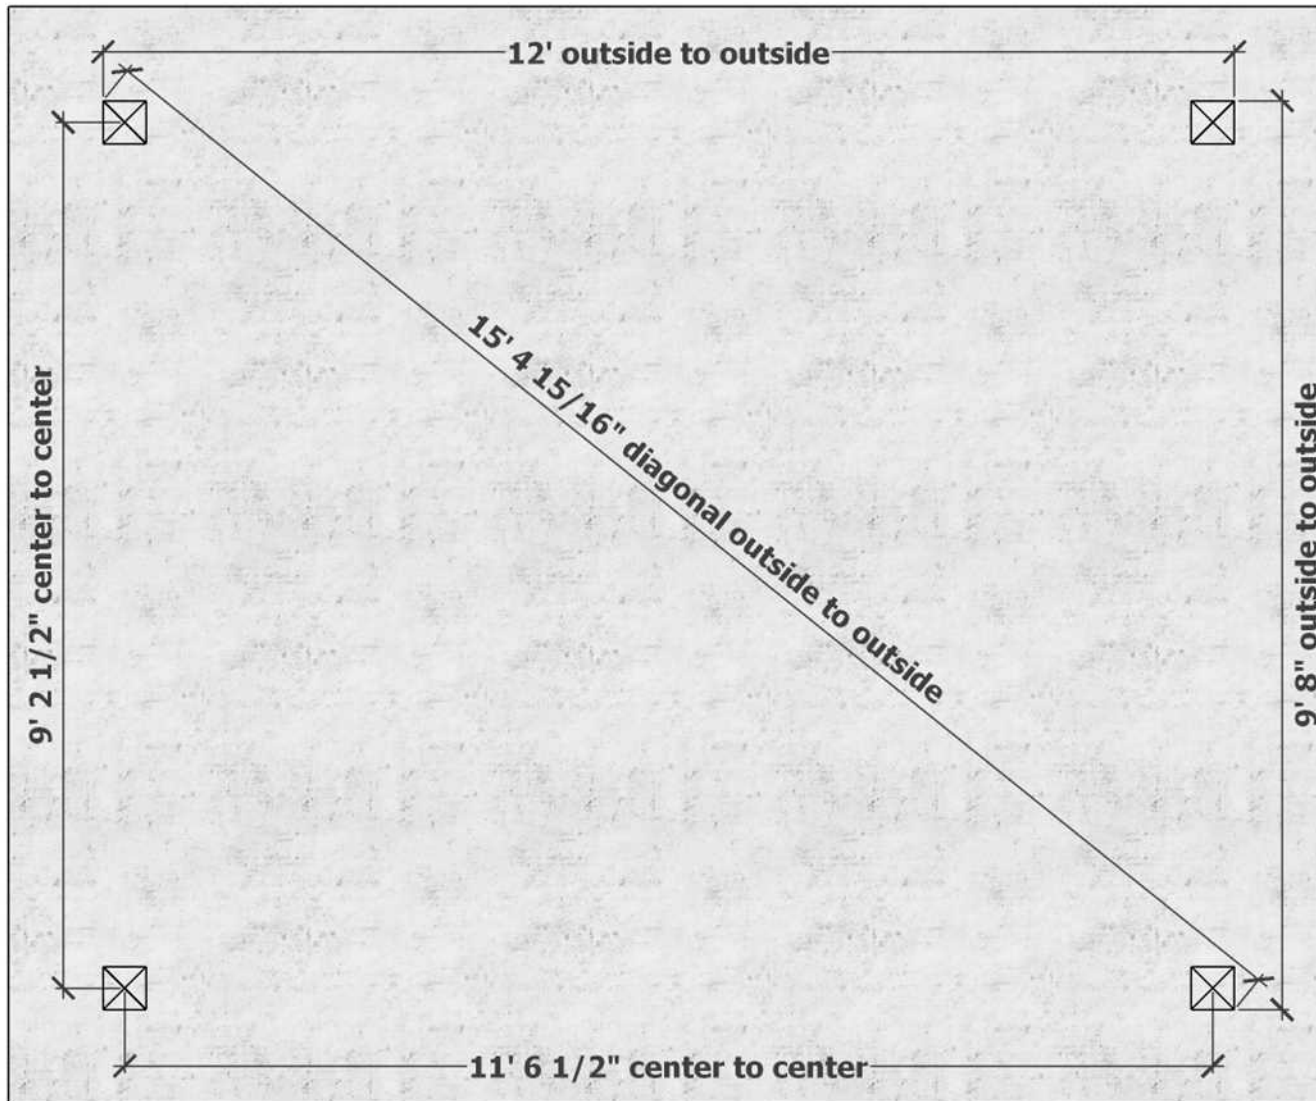

FRONT VIEW

SIDE VIEW

TOP

10'X12' STANDARD DIMENSIONS

FRONT

SIDE

Based on 5.5"X 5.5"Posts

10'X12' POST LAYOUT DIMENSIONS