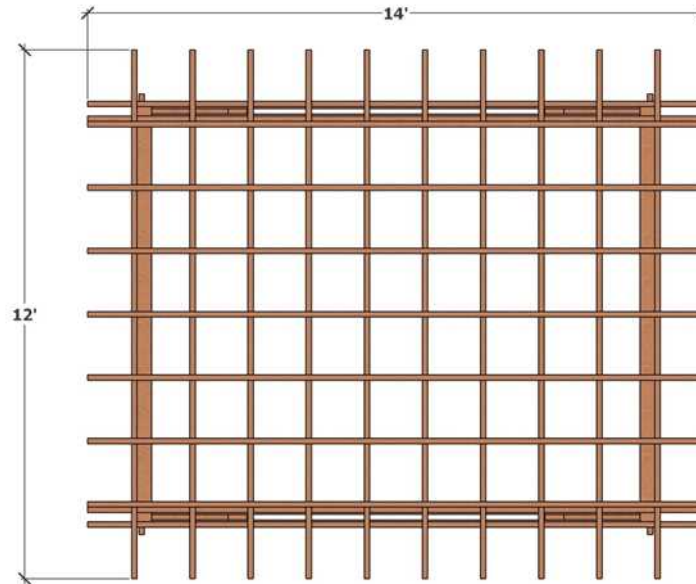

FRONT VIEW

SIDE VIEW

TOP

10'X12' STANDARD DIMENSIONS

FRONT

SIDE

Based on 5.5"X 5.5"Posts

10'X12' POST LAYOUT DIMENSIONS