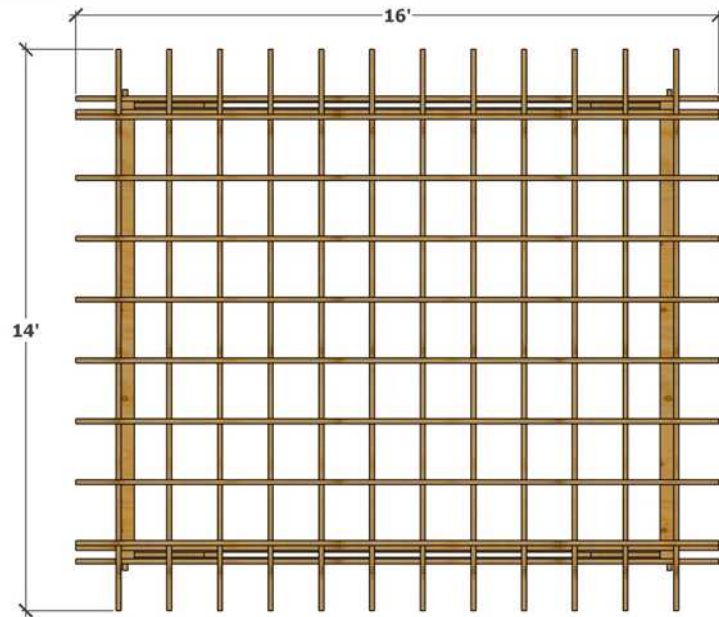

FRONT VIEW

SIDE VIEW

TOP

12'X14' STANDARD DIMENSIONS

FRONT

Based on 5.5"X 5.5"Posts

12'X14' POST LAYOUT DIMENSIONS