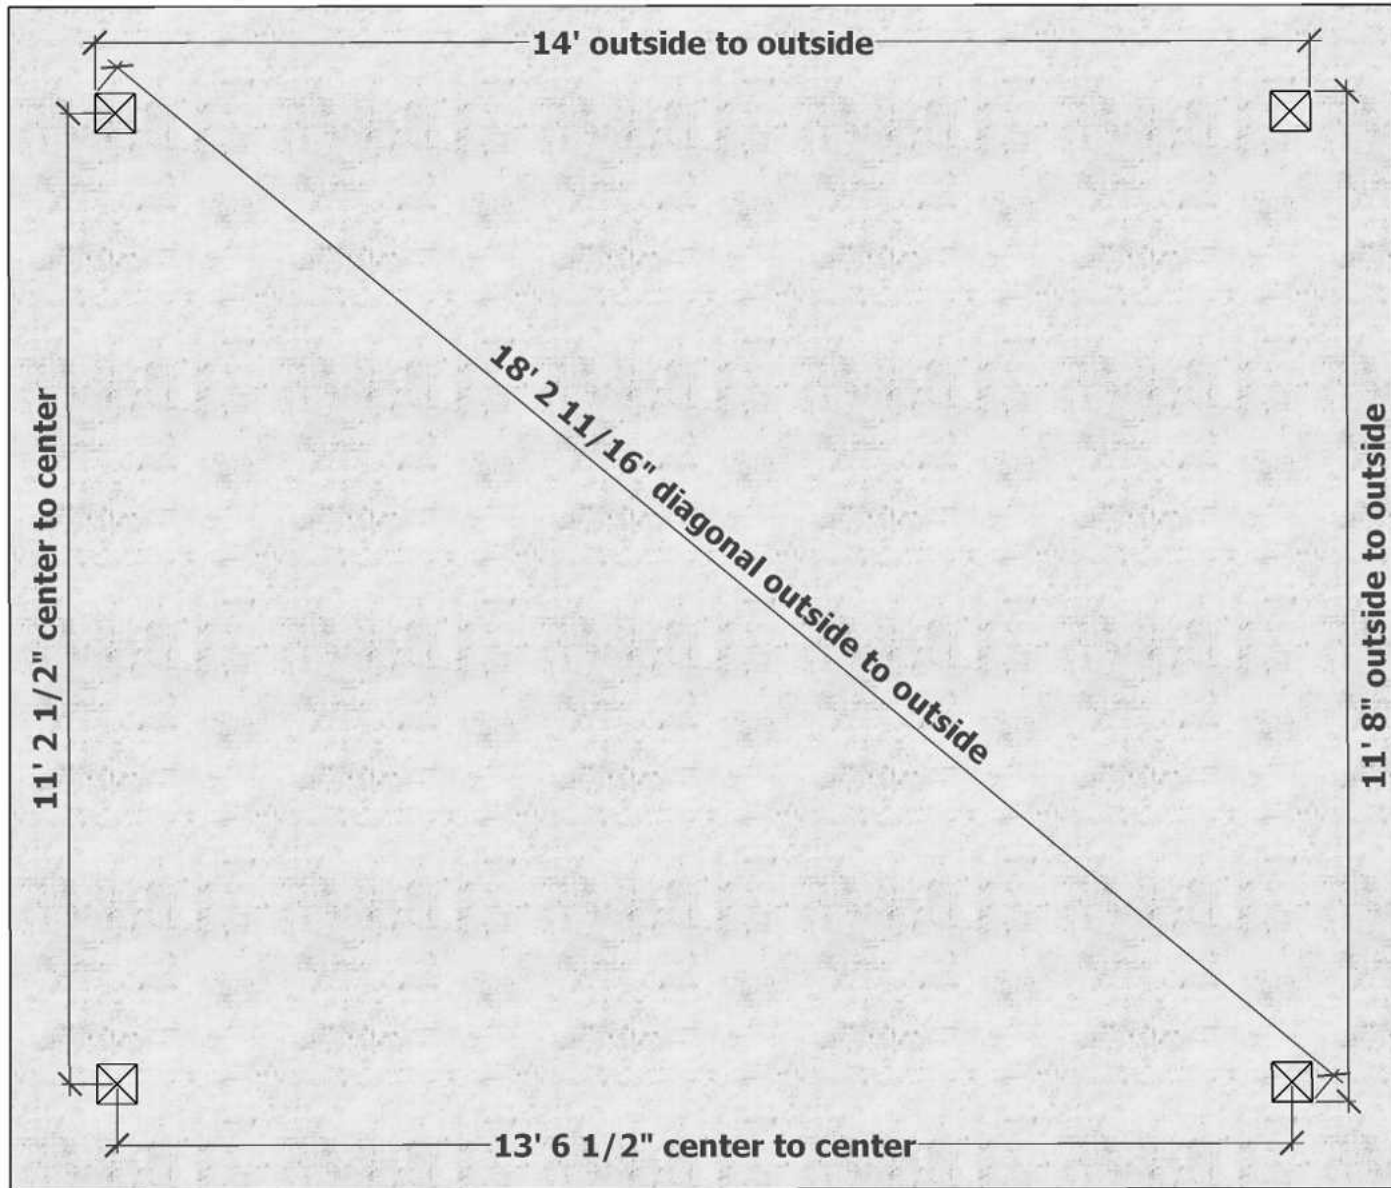

FRONT VIEW

SIDE VIEW

TOP

12'X14' STANDARD DIMENSIONS

FRONT

Based on 5.5"X 5.5"Posts

12'X14' POST LAYOUT DIMENSIONS